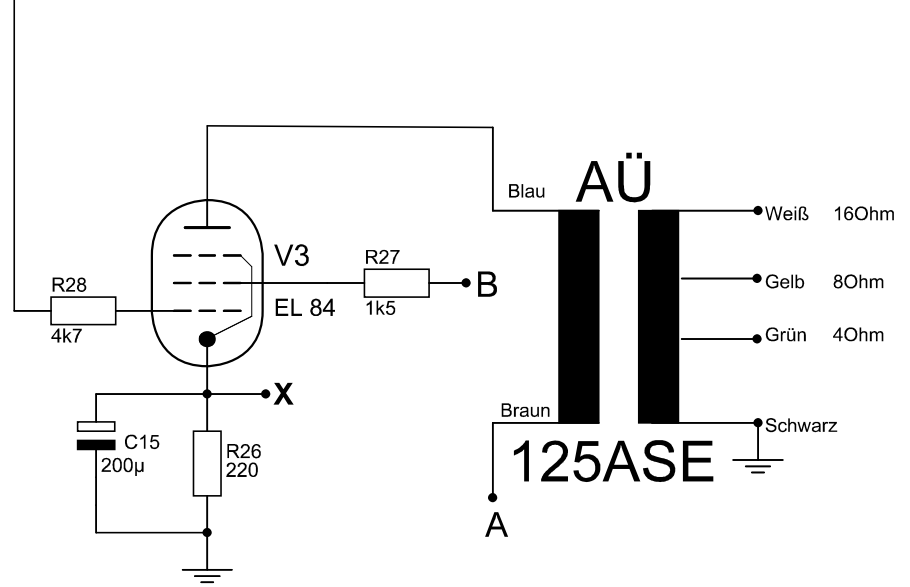

Marshall 2203 Lead
modded by ordi

Codename Jethro
Marshall meets EL84 SE

Made by ordi
14.7.2010