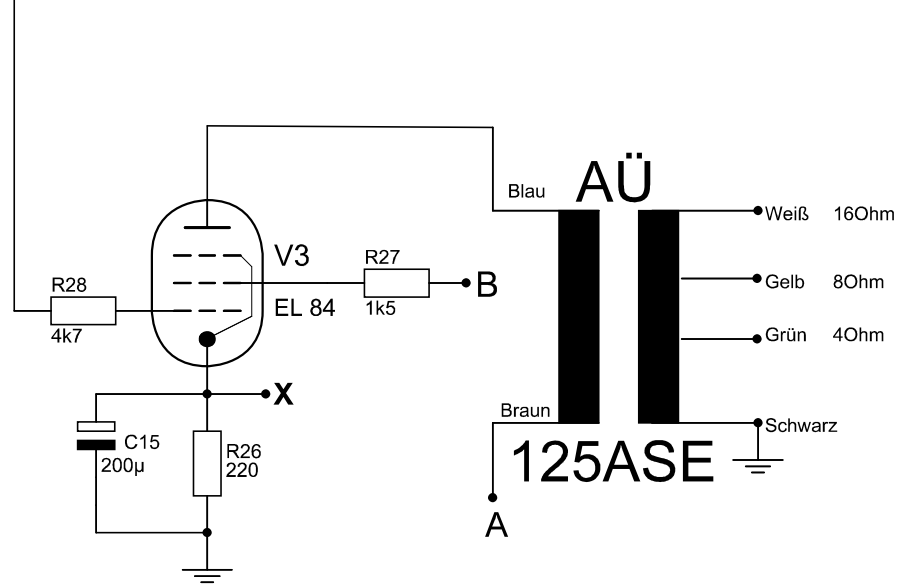

Marshall 2203 Lead
modded by ordi

Codename Jethro

Marshall meets EL84 SE

Made by ordi

14.7.2010