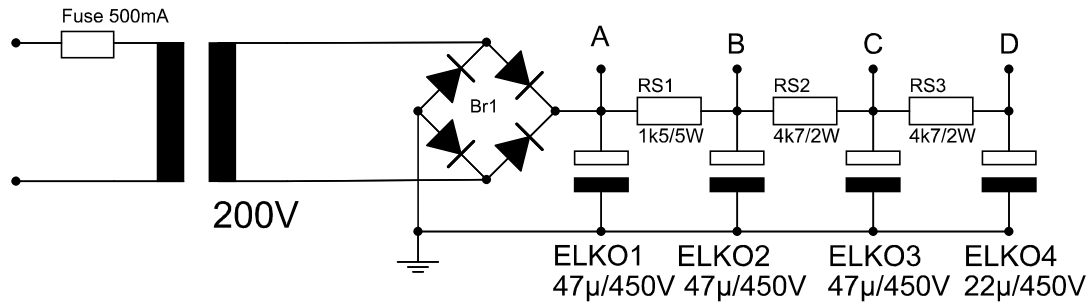

Marshall 2203 Lead
modded by ordi

Codename Jethro

Marshall meets EL84 SE

Made by ordi

14.7.2010