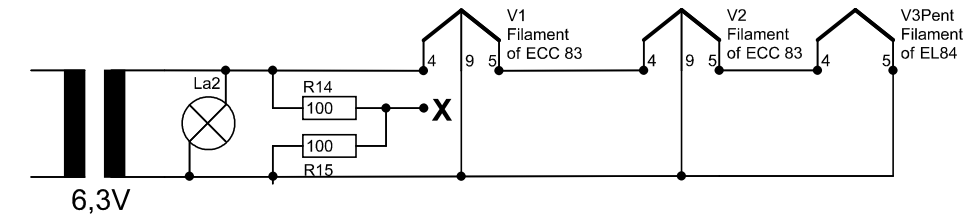

Marshall 2203 Lead
modded by ordi

Codename Jethro

Marshall meets EL84 SE

Made by ordi

14.7.2010