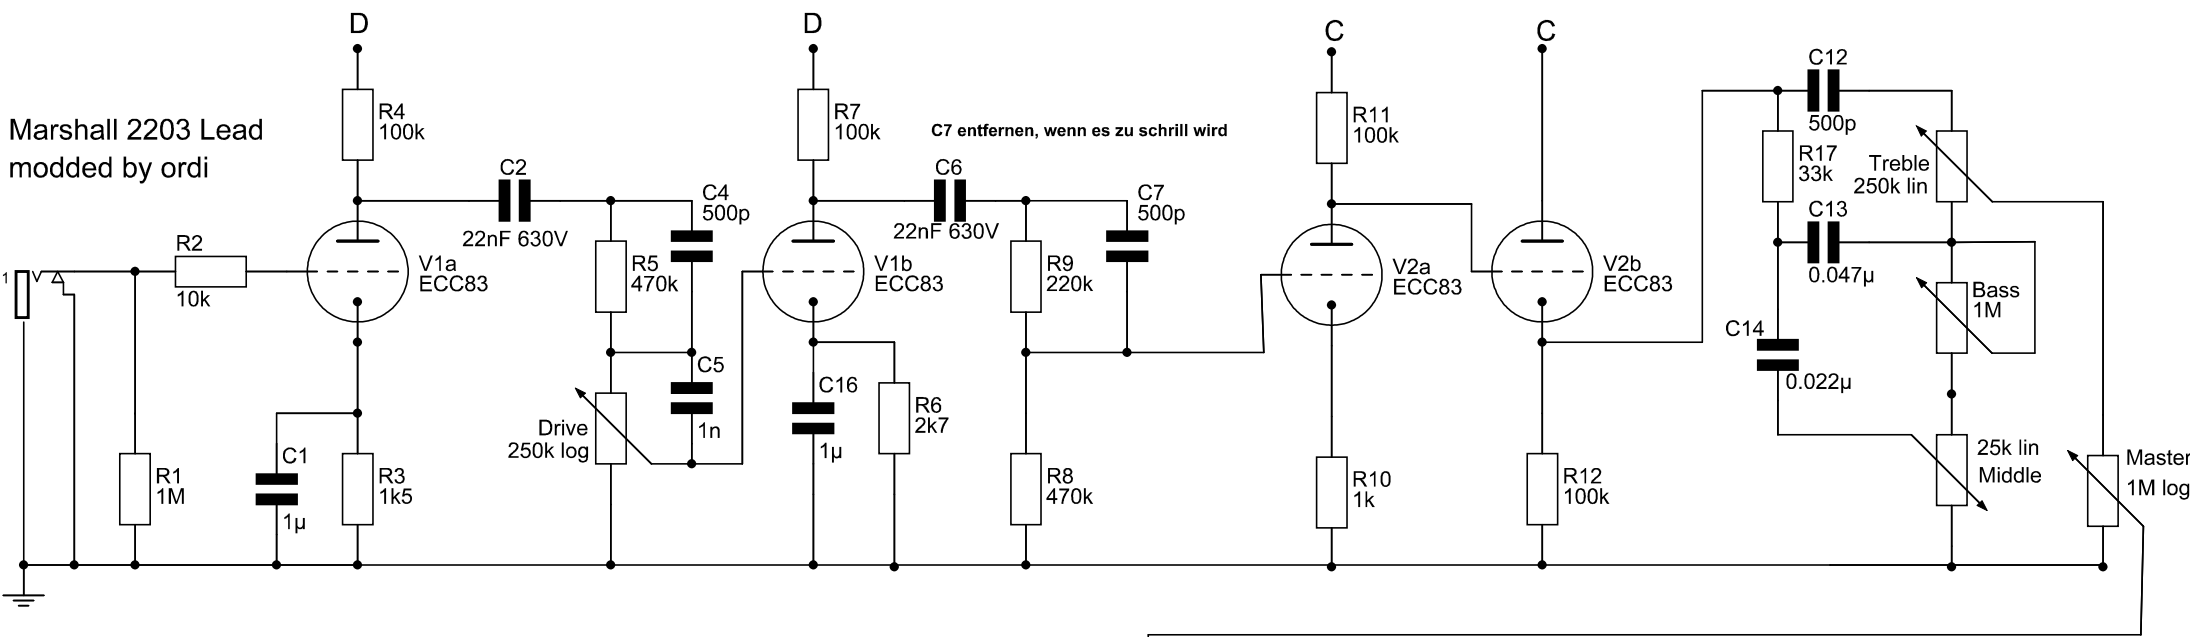

Marshall 2203 Lead
modded by ordi

Codename Jethro
Marshall meets EL84 SE

Made by ordi
14.7.2010