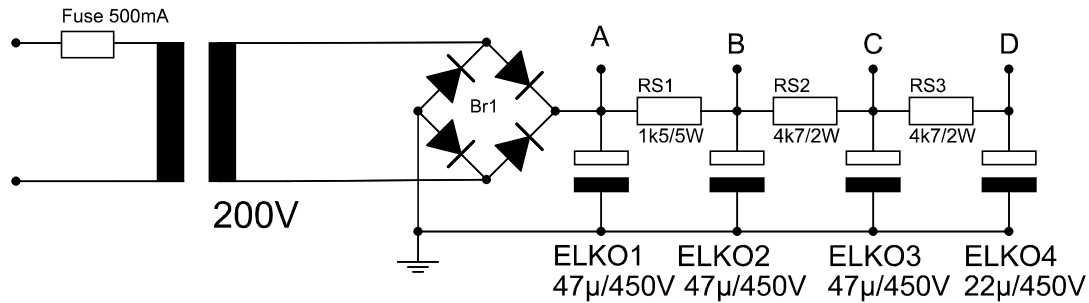

Marshall 2203 Lead
modded by ordi

Codename Jethro
Marshall meets EL84 SE

Made by ordi
14.7.2010