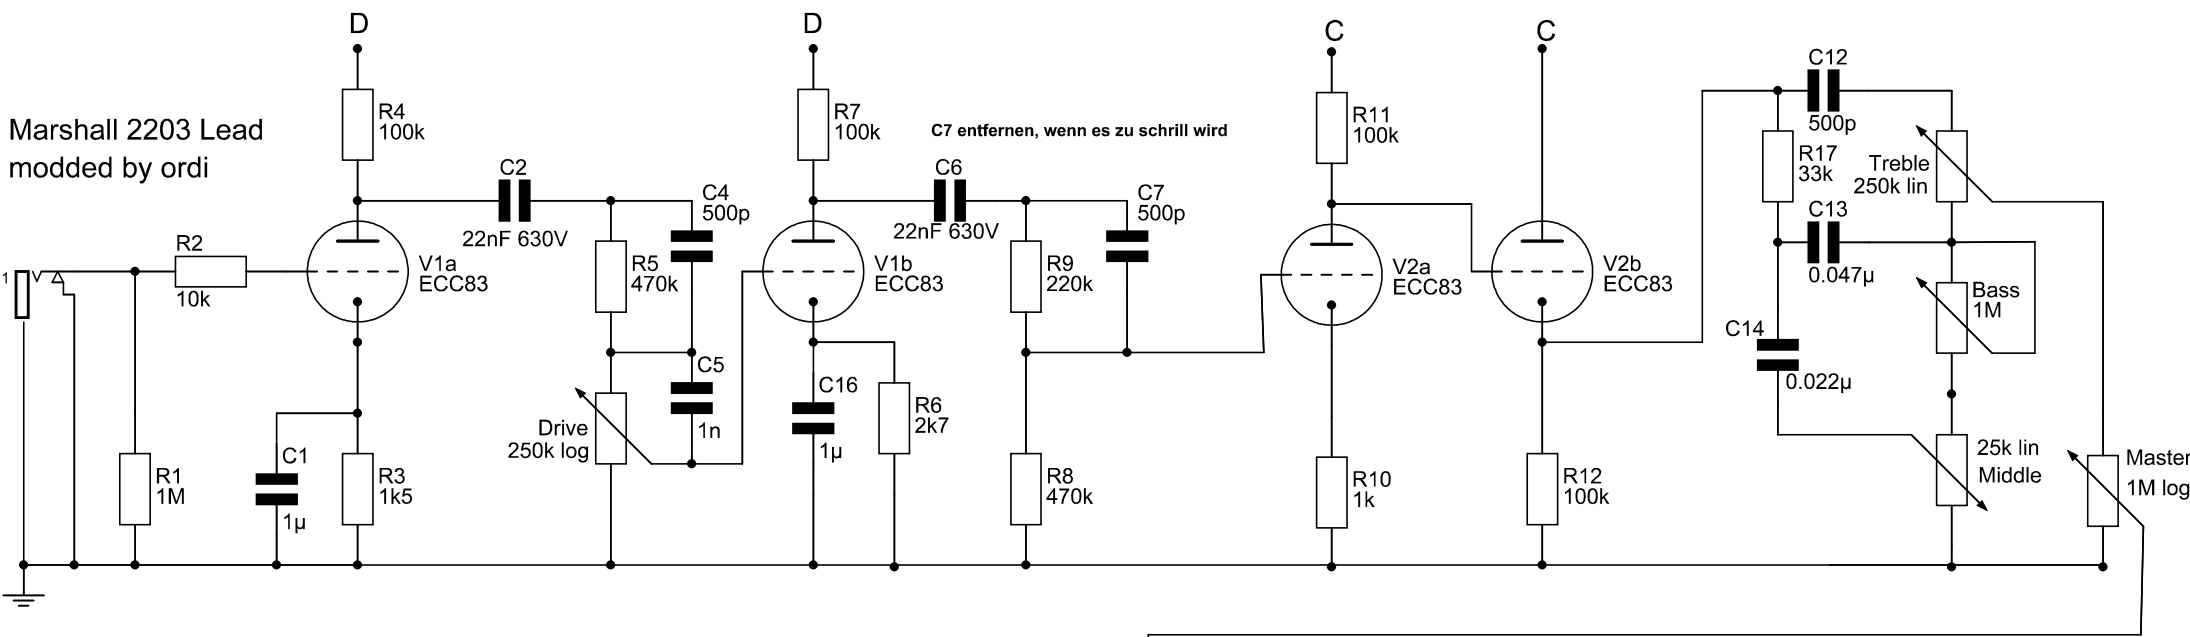

Marshall 2203 Lead
modded by ordi

Codename Jethro

Marshall meets EL84 SE

Made by ordi

14.7.2010