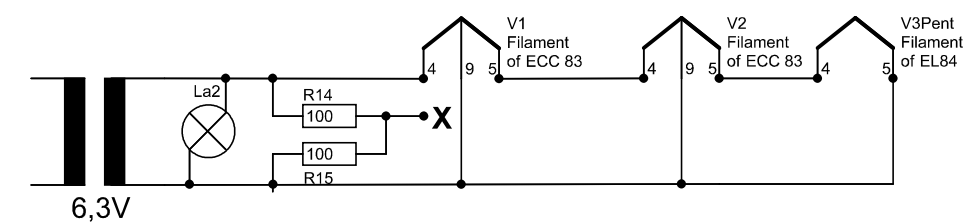

Marshall 2203 Lead
modded by ordi

Codename Jethro
Marshall meets EL84 SE

Made by ordi
14.7.2010